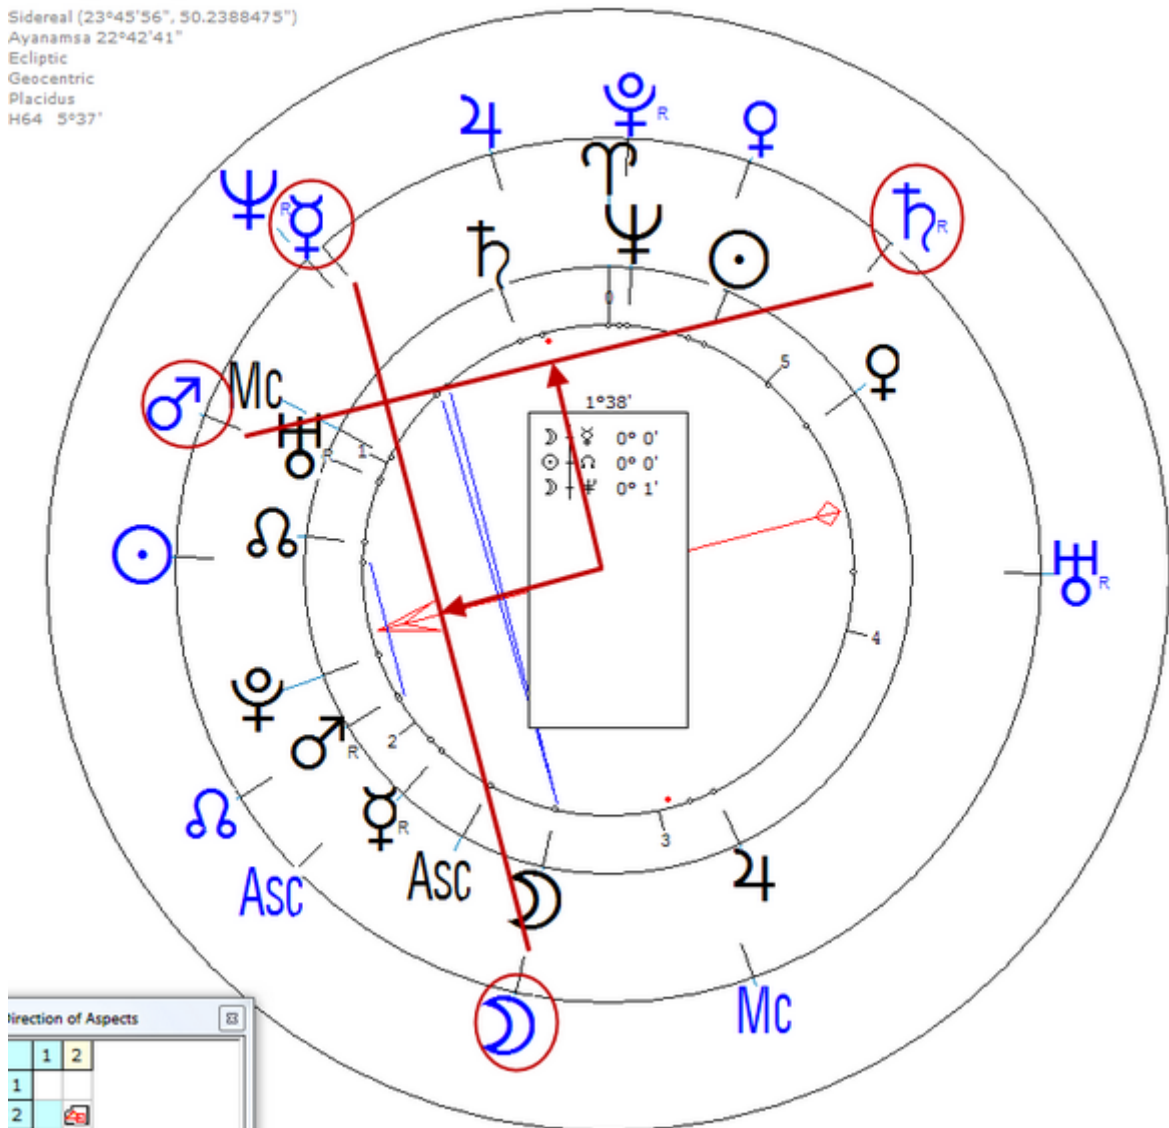

Meyen, Harry

31 August 1924 at 02:30 (= 02:30 AM)Hamburg, Germany, 53n33, 9e59

German actor, husband of actress Romy Schneider.

<https://www.astro.com/astro-databank/Meyen,_Harry>

He committed suicide in Hamburg, Germany on 15 April 1979.

Lunar Return (Harmonic 64)

Lunar ♀/♃ = Lunar ♂/♄

Meyen, Harry

31 August 1924 Sun 2:30 (GMT+1) 53n33 9e59

Hamburg, Germany

Sidereal (23°45'56", 50.2388475")

Ayanamsa 22°42'41"

Ecliptic

Geocentric

Placidus

H64 5°37'